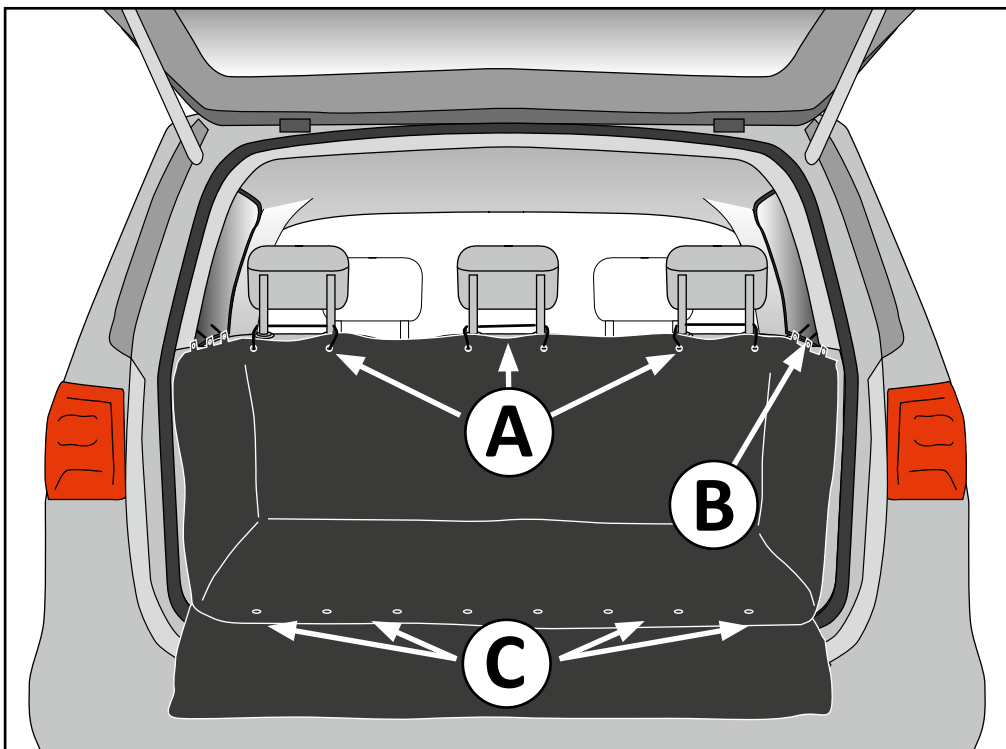

INSTALLATION INSTRUCTIONS

Product name COVERALL DELUXE
Product type Car boot protective tarpaulin
Item No. 50555010
Attachment To the headrests, side windows and interior lining
Use In big estate cars, SUVs and vans
Version and features Universal size
Weight 2.2 kg
Dimensions Width 120 cm, depth 110 cm, height 60 cm

Content:

10 x 3M™ adhesive pads
(2 replacements)

10 x fixing cords with
longitudinal adjustment
(2 replacements)

10 x Snap fastener sockets

10 x screws

A

Continued on next page!

B

Continued on next page!

C

Notes:

Apply adhesive pads only on non-fat and silicone-free surfaces, preferably on the rear side windows. Make sure that the areas where heating elements or antennas are located on the side windows are not touched.
Do not use on tint film!