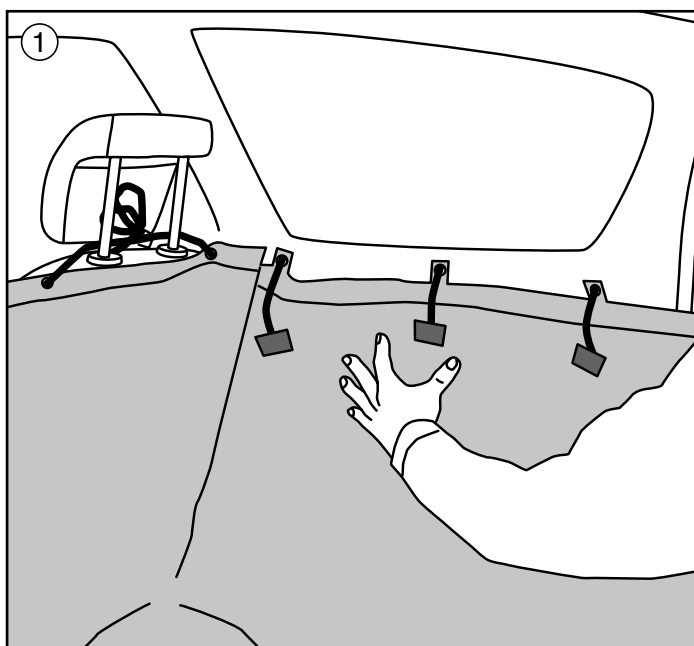

Content:

10 x 3M™ adhesive pads
(2 replacements)

10 x fixing cords with
longitudinal adjustment
(2 replacements)

10 x Snap fastener sockets

10 x screws

A

Continued on next page!

B

Continued on next page!

C

Notes:

Apply adhesive pads only on non-fat and silicone-free surfaces, preferably on the rear side windows. Make sure that the areas where heating elements or antennas are located on the side windows are not touched.
Do not use on tint film!