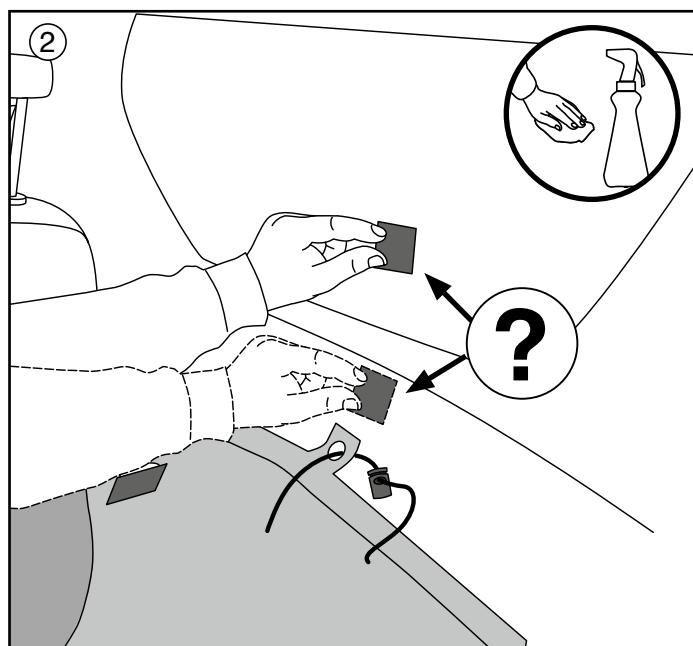

Content:

10 x 3M™ adhesive pads
(2 replacements)

10 x fixing cords with
longitudinal adjustment
(2 replacements)

10 x Snap fastener sockets

10 x screws

A

Continued on next page!

B

Continued on next page!

C

Notes:

Apply adhesive pads only on non-fat and silicone-free surfaces, preferably on the rear side windows. Make sure that the areas where heating elements or antennas are located on the side windows are not touched.
Do not use on tint film!