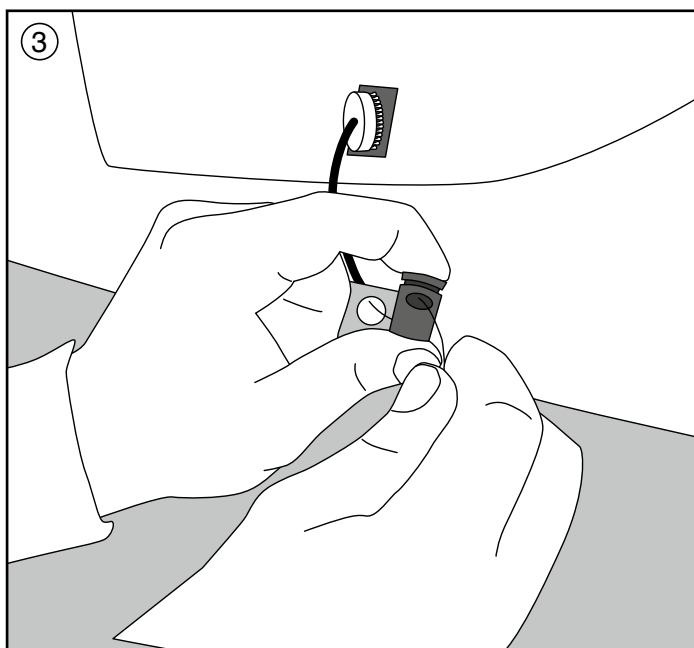

Content:

10 x 3M™ adhesive pads
(2 replacements)

10 x fixing cords with
longitudinal adjustment
(2 replacements)

10 x Snap fastener sockets

10 x screws

A

Continued on next page!

B

Continued on next page!

C

Notes:

Apply adhesive pads only on non-fat and silicone-free surfaces, preferably on the rear side windows. Make sure that the areas where heating elements or antennas are located on the side windows are not touched.
Do not use on tint film!