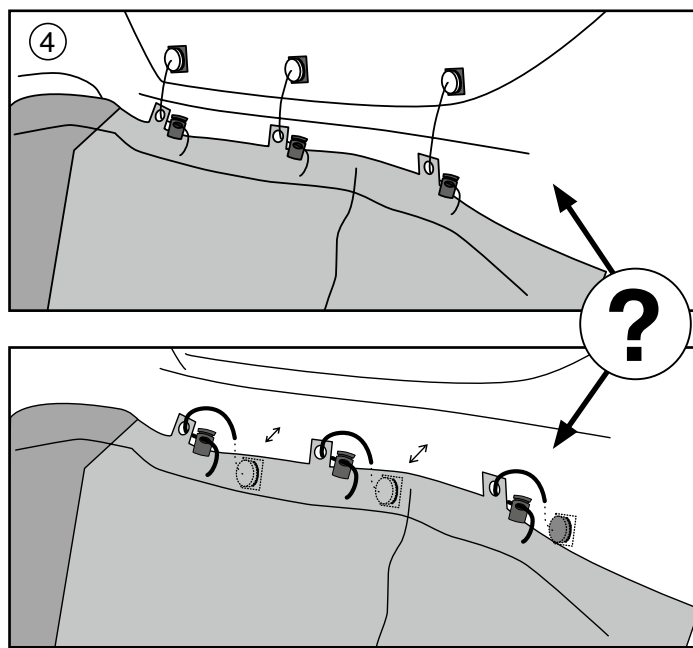

Content:

10 x 3M™ adhesive pads
(2 replacements)

10 x fixing cords with
longitudinal adjustment
(2 replacements)

10 x Snap fastener sockets

10 x screws

A

Continued on next page!

B

Continued on next page!

C

Notes:

Apply adhesive pads only on non-fat and silicone-free surfaces, preferably on the rear side windows. Make sure that the areas where heating elements or antennas are located on the side windows are not touched.
Do not use on tint film!

When screwing the snap fastener sockets make sure that the screws do not damage any cables or hoses behind/included in the lining.

Occasionally clean all the installation parts and the tarpaulin with neutral soapy water and remove dog saliva and hair. Regularly inspect the tarpaulin for damages and replace if necessary!