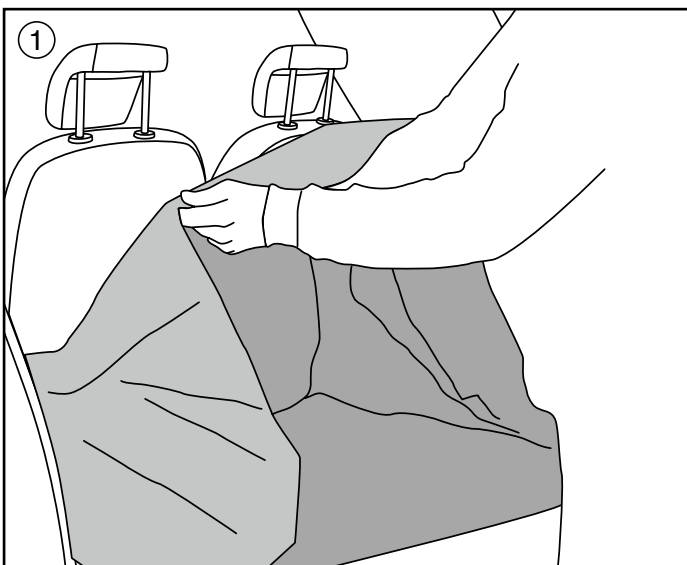

Content:

10 x 3M™ adhesive pads
(2 replacements)

10 x fixing cords with
longitudinal adjustment
(2 replacements)

10 x Snap fastener sockets

10 x screws

A

Continued on next page!

B

Continued on next page!

C

Notes:

Apply adhesive pads only on non-fat and silicone-free surfaces, preferably on the rear side windows. Make sure that the areas where heating elements or antennas are located on the side windows are not touched.
Do not use on tint film!