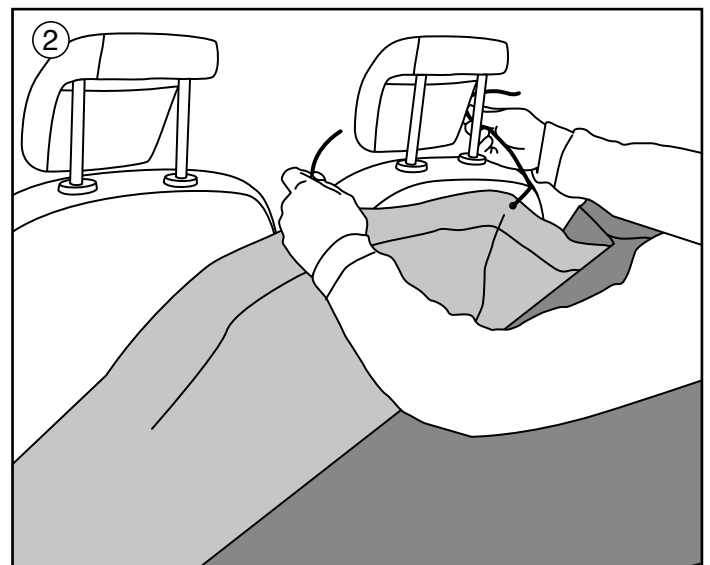

Content:

10 x 3M™ adhesive pads
(2 replacements)

10 x fixing cords with
longitudinal adjustment
(2 replacements)

10 x Snap fastener sockets

10 x screws

A

Continued on next page!

B

Continued on next page!

C

Notes:

Apply adhesive pads only on non-fat and silicone-free surfaces, preferably on the rear side windows. Make sure that the areas where heating elements or antennas are located on the side windows are not touched.
Do not use on tint film!