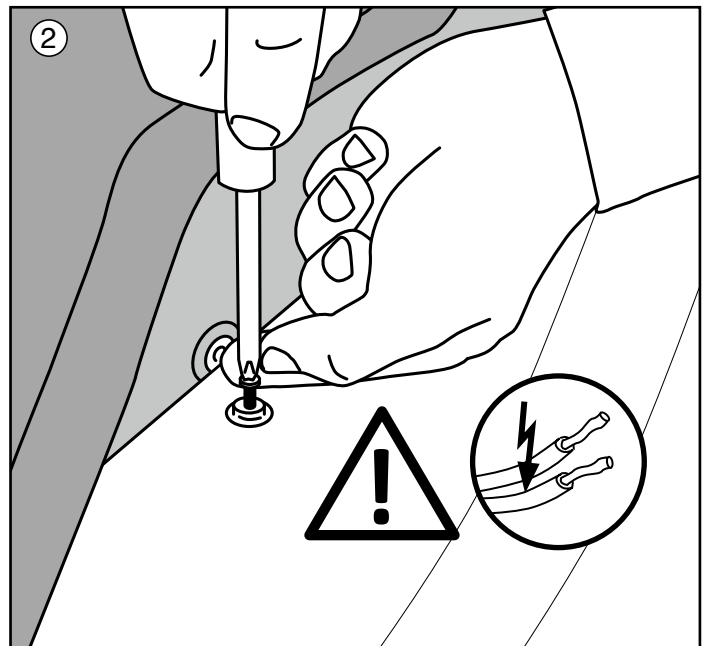

Content:

10 x 3M™ adhesive pads
(2 replacements)

10 x fixing cords with
longitudinal adjustment
(2 replacements)

10 x Snap fastener sockets

10 x screws

A

Continued on next page!

B

Continued on next page!

C

Notes:

Apply adhesive pads only on non-fat and silicone-free surfaces, preferably on the rear side windows. Make sure that the areas where heating elements or antennas are located on the side windows are not touched.
Do not use on tint film!

When screwing the snap fastener sockets make sure that the screws do not damage any cables or hoses behind/included in the lining.

Occasionally clean all the installation parts and the tarpaulin with neutral soapy water and remove dog saliva and hair. Regularly inspect the tarpaulin for damages and replace if necessary!